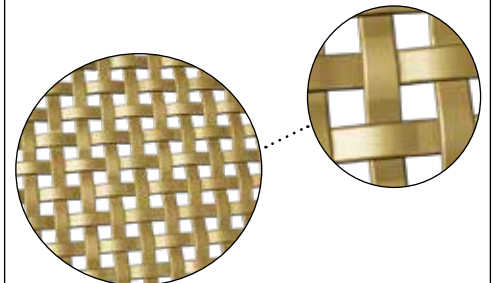

.1875" FLAT SQUARE

Style#: RE25

SKU: 013624RE25-1

36" W x 24" H

SKU: 011848RE25-1

18" W x 48" H

SKU: 013648RE25-1

36" W x 48" H

Pictured in Satin Brass

In order to complete the part number, replace the dash with a finish code.