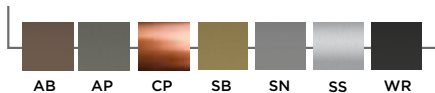

Finish Code:	AB	AP	CP	SB	SN	SS	WR
Finish Name:	Antique Brass	Antique Pewter	Copper	Satin Brass	Satin Nickel	Stainless Steel	Flat Black

## Decorative Grille & Mesh

Grille & mesh can be used on their own or combined for an opaque look.

### 1" FLAT STRAIGHT WEAVE

Style#: MD11

SKU: 011848MD11-1

18" W x 48" H

SKU: 013624MD11-1

36" W x 24" H

SKU: 013648MD11-1

36" W x 48" H