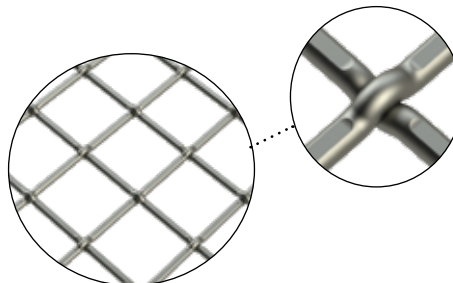

.75" MULTI-CRIMP SINGLE DIAMOND

Style#: 332P

SKU: 013624332P-1

36" W x 24" H

SKU: 011848332P-1

18" W x 48" H

SKU: 013648332P-1

36" W x 48" H

Pictured in Antique Pewter