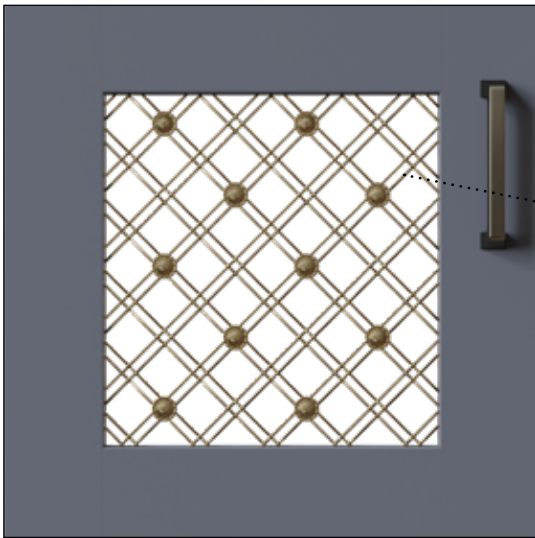

CUT-TO-SIZE PROGRAM

Your Guide to Grille with Rosettes with Designs of Distinction®

Decorative grille with rosettes. Rosettes are welded on every other joint.

.75" Multi-Crimp Single Diamond Grille with .5" Rosettes

Style #: 332P-M

SKU: 013648332PAB1
36" x 48" sheets

SKU: 013624332PAB1
36" x 24" sheets

SKU: 011848332PAB1
18" x 48" sheets

Pictured in Antique Brass

.75" Multi-Crimp Single Diamond Grille with .5" Rosettes

Style #: 332P-M

SKU: 013648332PSB1
36" x 48" sheets

SKU: 013624332PSB1
36" x 24" sheets

SKU: 011848332PSB1
18" x 48" sheets

Pictured in Satin Brass

**1" Flat Double Diamond
Mesh with .625" Diameter
Rosettes**

Style #: 11614P-M

SKU: 013648614PAB1
36" x 48" sheets

SKU: 013624614PAB1
36" x 24" sheets

SKU: 011848614PAB1
18" x 48" sheets

Pictured in Antique Brass

**1" Flat Double Diamond
Mesh with .625" Diameter
Rosettes**