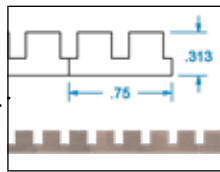

Custom species available

1/4" Double Square Tambour

Style #: 301

SKU: 011248301-1
12"W X .313"T X 48"L

SKU: 011296301-1
12"W X .313"T X 96"L

Pictured in White Oak

1/4" Cove-Cut Tambour

Style #: 401