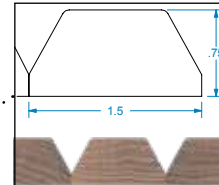

1-1/2" Bevel Slat Tambour-Thick

Style #: 207

SKU: 011248207-1

12"W X .75"T X 48"L

SKU: 011296207-1

12"W X .75"T X 96"L

Pictured in Walnut

To complete the part number, replace the dash with a wood species code.