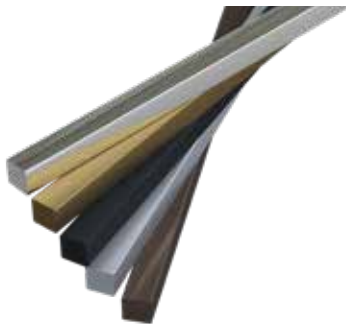

.25" Decorative Aluminum Bar Sample Kit

SKU: 01110810SMPL

- Kit includes a 12" sample of our .25" Decorative Aluminum Bar in each finish we offer: brushed aluminum, chrome, satin brass, warm bronze and flat black.
- VHB is not included and can be purchased separately.