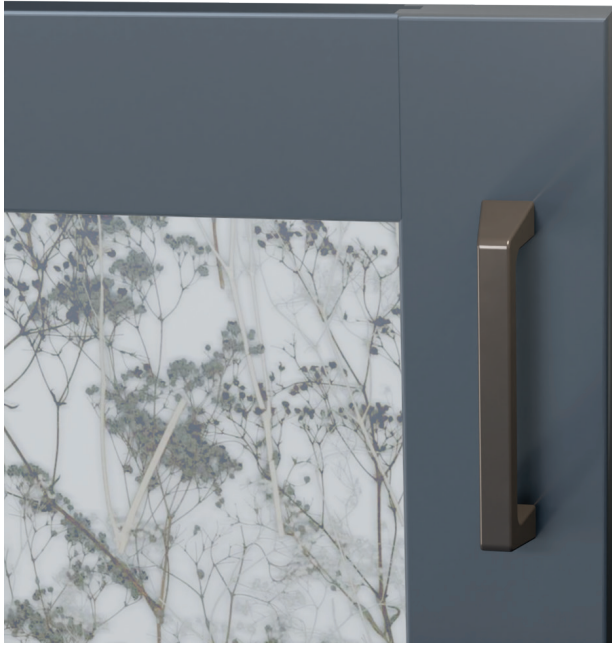

RESIN

Our new Botanical Resin can add a touch of both luxury and character to any space. Made with real botanical material and layered in a GREENGUARD® certified, polyester-based resin that is .125" thick.*