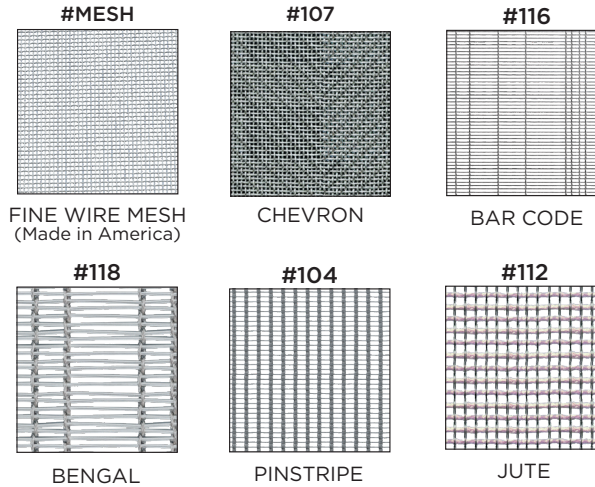

## DECORATIVE GRILLE & MESH

Our Decorative Grille & Mesh can be used on their own or combined for a layered look. Available Cut-To-Size or as whole or half sheets.

## METAL FINISHES

\*Grille with rosettes are only available in Antique Brass.  
 \*\*Can be installed in the traditional diamond configuration or flipped to square for a contemporary look.

## ITALIAN MESH

Our Italian mesh adds modern texture and color to your designs, both inside and outside of your business spaces. Made from finely woven wires like a metal textile, Italian Mesh can be installed on cabinet doors, panels, wall accents, furniture, and more. They can even withstand the elements of outdoor use\*. Available Cut-To-Size or as whole or half sheets.

### #202 Hex Pattern

NATURAL  
HEX

BLEACHED  
HEX