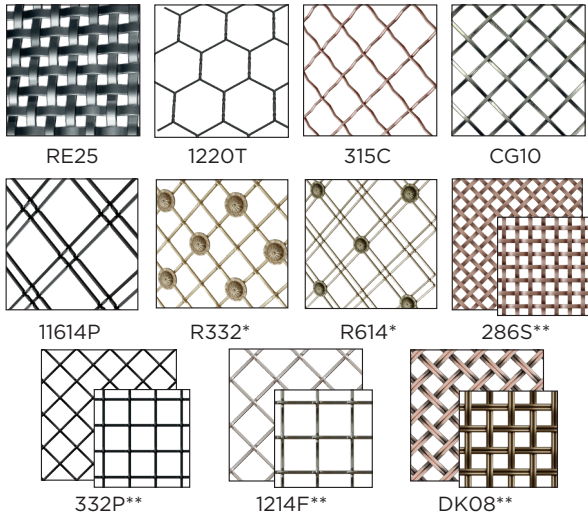

## DECORATIVE GRILLE & MESH

Our Decorative Grille & Mesh can be used on their own or combined for a layered look. Available Cut-To-Size or as whole or half sheets.

## METAL FINISHES

\*Grille with rosettes are only available in Antique Brass.  
 \*\*Can be installed in the traditional diamond configuration or flipped to square for a contemporary look.

## ITALIAN MESH

Our Italian mesh adds modern texture and color to your designs, both inside and outside of your business spaces. Made from finely woven wires like a metal textile, Italian Mesh can be installed on cabinet doors, panels, wall accents, furniture, and more. They can even withstand the elements of outdoor use\*. Available Cut-To-Size or as whole or half sheets.

### #2216 Grained

BRIGHT WHITE

WALNUT

ESPRESSO

FLAT BLACK

\*Available Cut-To-Size or as whole or half sheets.

\*Available Cut-To-Size or as whole or half sheets.  
Rattan may be stretched and soaked prior to installation. Cut-to-Size panels are pre-soaked and stretched, ready to install upon delivery with our specialized process.