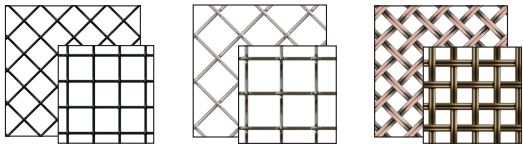

## DECORATIVE GRILLE & MESH

Our Decorative Grille & Mesh can be used on their own or combined for a layered look. Available Cut-To-Size or as whole or half sheets.

RE25 1220T 315C CG10

11614P R332\* R614\* 286S\*\*

## ITALIAN MESH

Our Italian mesh adds modern texture and color to your designs, both commercial and residential. Made from finely woven wires like a metal textile, Italian Mesh can be installed on cabinet doors, panels, wall accents, furniture, and more. They can even withstand the elements of outdoor use\*. Available Cut-To-Size or as whole or half sheets.