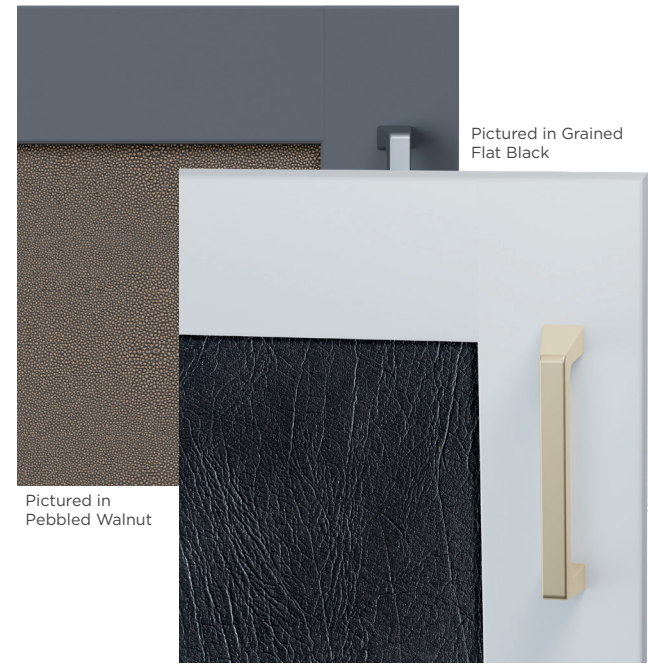

Pictured in Grained Flat Black

Pictured in Pebbled Walnut

PEBBLED & GRAINED LEATHER

Our Double-Sided Eco-Friendly Leather Sheets make for the perfect finishing touch to cabinet doors, drawer fronts, furniture and more. Leather veneers are made with layers of recycled leather fibers, and are coated with resin for durability and preservation, comparable to laminate surfaces.*

#1652 Pebbled

#2216 Grained

*Available Cut-To-Size or as whole or half sheets.

*Available Cut-To-Size or rolls.
Rattan must be stretched and soaked prior to installation. Cut-to-Size panels are pre-soaked and stretched, ready to install upon delivery with our specialized process.

*Available Cut-To-Size or as whole or half sheets.