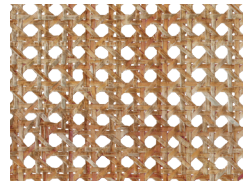

## PEBBLED & GRAINED LEATHER

Our Double-Sided Eco-Friendly Leather Sheets make for the perfect finishing touch to cabinet doors, drawer fronts, furniture and more. Leather veneers are made with layers of recycled leather fibers, and are coated with resin for durability and preservation, comparable to laminate surfaces.\*

NATURAL LEAF  
#1802

BOTANICAL  
#1804

WHITE LINEN  
#1803

HEX PATTERN  
#202

BASKET WEAVE  
#1204

HERRINGBONE  
#1203

BRIGHT WHITE

WALNUT