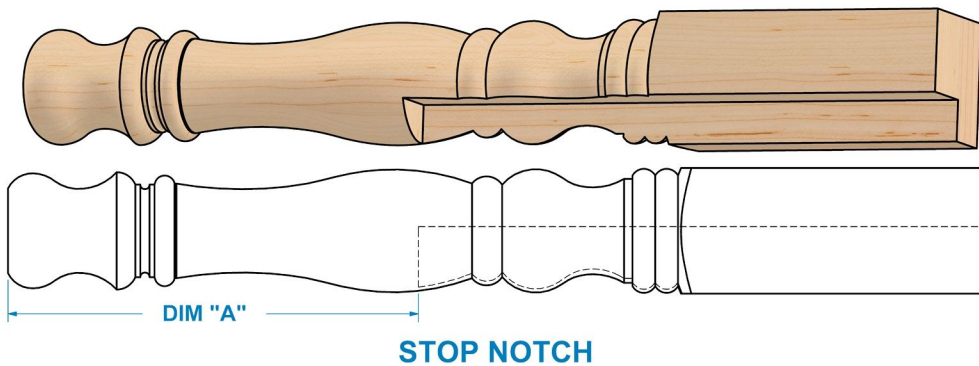

STOP & FULL NOTCH LEGS

Customize almost any stock leg.
 Priced per corner. Set-up charges may apply for all custom cuts.

Date: _____

Company Name: _____

Company Address: _____

Contact Name: _____

Contact Phone #: _____

Contact Email: _____

Item # _____

Left Right Both

Qty _____

DIM "A"
 0" = (FULL NOTCH)

Other: _____

NOTCH DEPTH

- .5"
- 1"
- 1.5"
- 2"