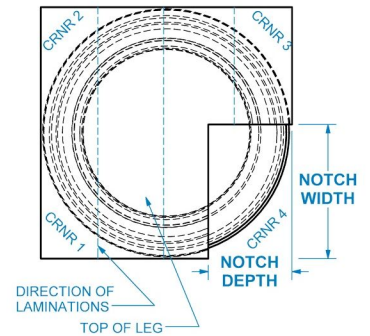

STOP & FULL NOTCH LEGS

Customize almost any stock leg.
 Priced per corner. Set-up charges may apply for all custom cuts.

Date: _____

Company Name: _____

Company Address: _____

Contact Name: _____

Contact Phone #: _____

Contact Email: _____

Item # _____

Left Right Both

Qty _____

DIM "A"
 0" = (FULL NOTCH)

Other: _____

NOTCH DEPTH

- .5"
- 1"
- 1.5"
- 2"

Other: _____

NOTCH WIDTH

- .5"
- 1"
- 1.5"
- 2"

Other: _____

Detail on corners

Use the diagram in order to choose which corners you would like the detail on.

- Corner 1
- Corner 2
- Corner 3
- Corner 4

- Red Oak
 Alder
 Cherry
 Hard Maple
 Hickory
 Qtr Sawn Red Oak
 White Oak
 Walnut
 Other: _____