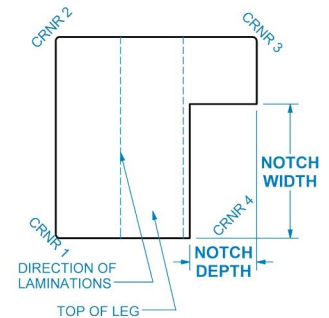

STOP & FULL NOTCH LEGS

Customize almost any stock leg.
 Priced per corner. Set-up charges may apply for all custom cuts.

Date: _____

Company Name: _____

Company Address: _____

Contact Name: _____

Contact Phone #: _____

Contact Email: _____

Item # _____

Left Right Both

Qty _____

DIM "A"
 0" = (FULL NOTCH)

Other: _____

NOTCH DEPTH

- .5"
- 1"
- 1.5"
- 2"

Other: _____

NOTCH WIDTH

- .5"
- 1"
- 1.5"
- 2"

Other: _____

Detail on corners

Use the diagram in order to choose which corners you would like the detail on.

- Corner 1
- Corner 2
- Corner 3
- Corner 4

- Red Oak
 Alder
 Cherry
 Hard Maple
 Hickory
 Qtr Sawn Red Oak
 White Oak
 Walnut
 Other: _____